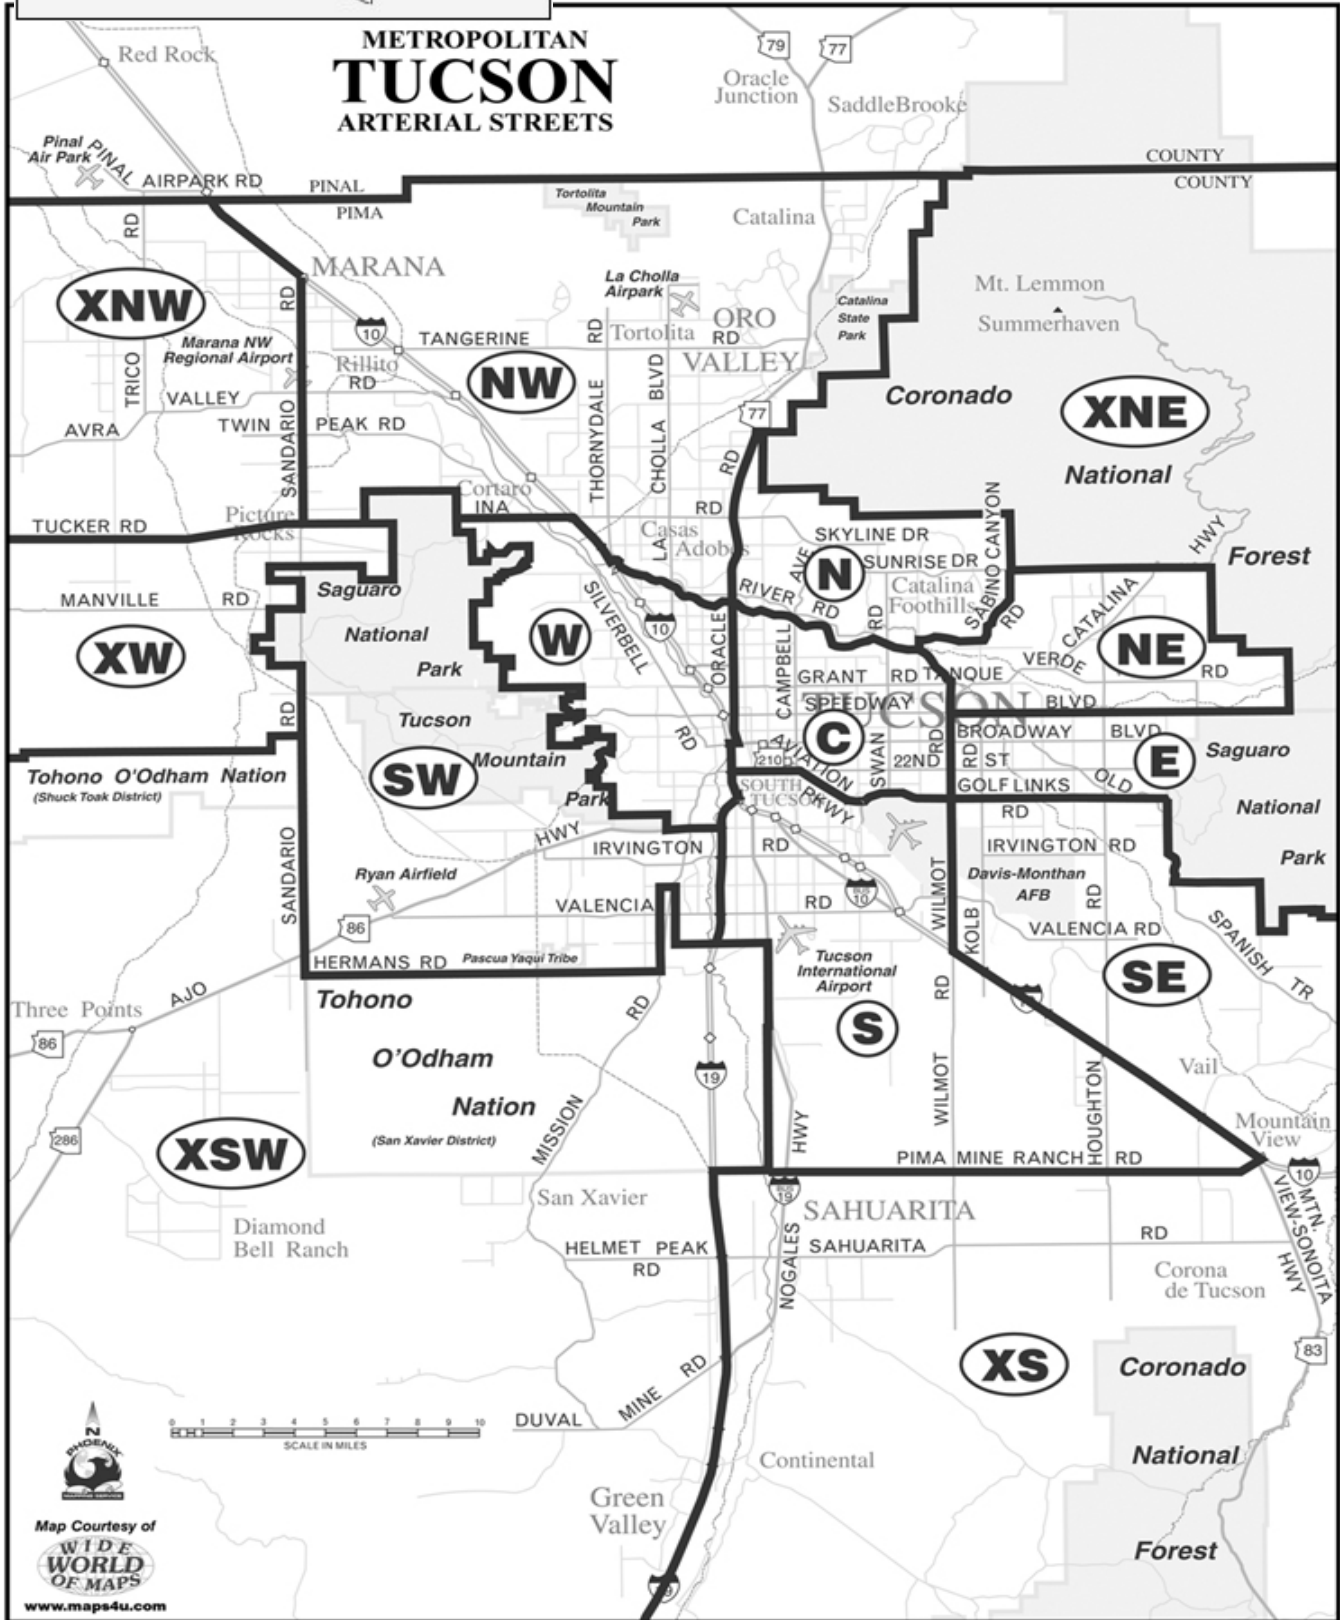

Area Boundaries

Special Codes Used for Area

- CAP - Apache
- CCO - Cochise
- CCN - Coconino
- CGI - Gila
- CGR - Graham
- CGE - Greenlee
- CLP - La Paz
- CMC - Maricopa
- CMO - Mohave
- CNA - Navajo
- CPI - Pinal
- CSC - Santa Cruz
- CYA - Yavapai
- CYU - Yuma

Out of State

- S + 2 digit Post Office State abbreviation (ex: SCA- California)
- MEXICO - MEX
- OUT OF COUNTRY - ZZZ

Map Courtesy of
WIDE WORLD OF MAPS
www.maps4u.com